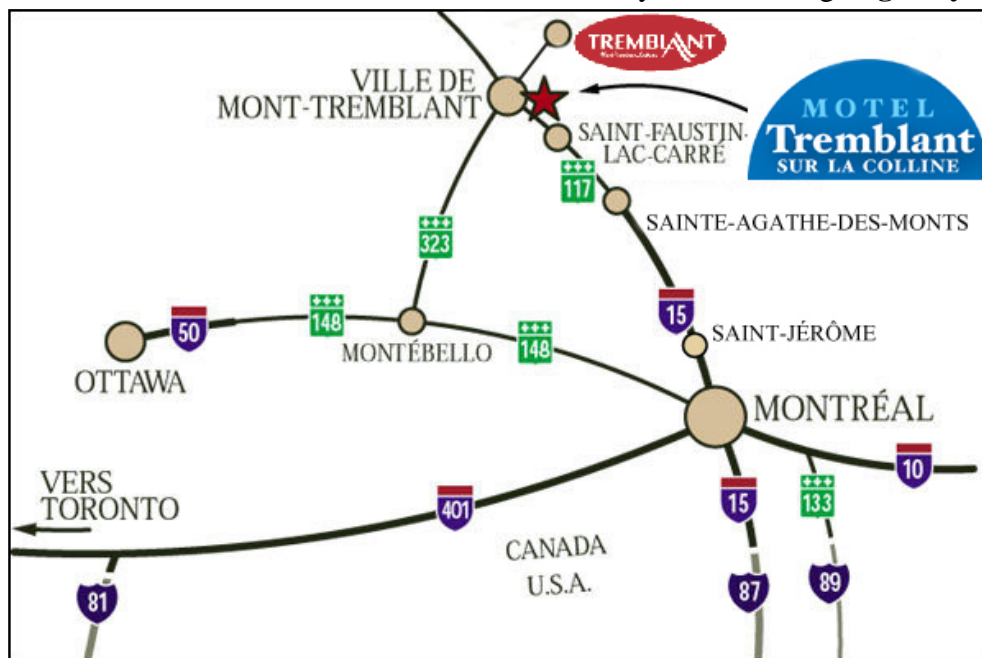

Tel.: 1 819 688-2102 Website: www.moteltremblant.com

Please write your confirmation number of reservation here:

From Ottawa / Gatineau | 175 km / 110 miles, 2 hours 20 minutes |

1. Take Highway **50 EST** (east) from Hull/Gatineau toward **Highway 148 EST** – go 33 km
2. Continue on **Highway 148 EST** (east) toward **Montebello** – go 42 km
3. At the traffic light, turn left onto **Highway 323** toward **Mont-Tremblant** – go 76 km
4. Turn **RIGHT** and then take ramp onto **Highway 117 SUD** (south) toward direction of **SAINTE-AGATHE-DES-MONTS /MONTREAL** – go 3 km (**PAST** downtown Mont-Tremblant (Saint-Jovite sector), **McDonald's** restaurant and **BMR** store)
5. After **McDonald's** restaurant, continue for 3 km, follow the **first** tourist blue road sign **■■■** of << **Motel Tremblant sur la Colline** >>, continue for 1 km, keep **LEFT**
6. Follow the **second** tourist blue sign of << **Motel Tremblant sur la Colline** >>, turn **LEFT**. Arrive at **Motel Tremblant sur la Colline** immediately after crossing **Highway 117**

From Tremblant Ski Resort to Our Motel

1. Take Montée Ryan, follow direction of **MONTREAL** toward **Highway 117 SUD** (south) – (**PAST** **McDonald's** restaurant, **Petro-Canada** and **Ultramar** gas stations)
2. Turn **LEFT** onto **Highway 117 SUD** (south) toward direction of **SAINTE-AGATHE-DES-MONTS /MONTREAL** – go 4 km (**PAST** downtown Mont-Tremblant (Saint-Jovite sector), another **McDonald's** restaurant and **BMR** store)
3. **3 km** after the second **McDonald's** restaurant, follow the **first** tourist blue road sign **■■■** of <<**Motel Tremblant sur la Colline**>>, continue for 1 km, keep **LEFT**
4. Follow the **second** tourist blue road sign **■■■** of << **Motel Tremblant sur la Colline** >>, turn **LEFT**. Arrive at our **Motel** immediately after crossing the **Highway 117**