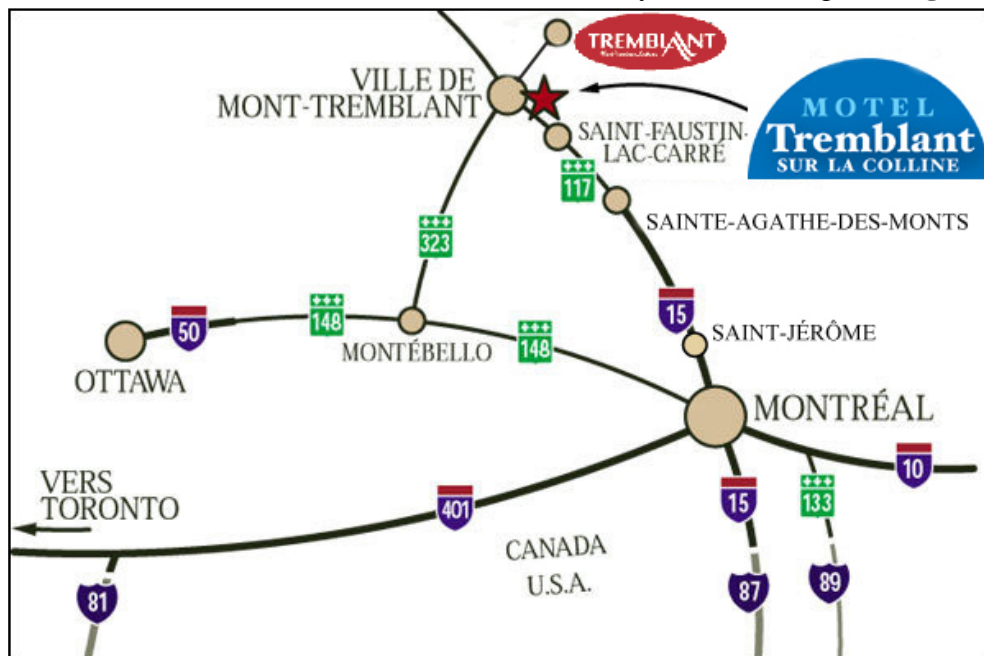

**Driving directions to Motel Tremblant sur la Colline**  
**357, Highway 117 North, St-Faustin-Lac-Carre**  
**Mont-Tremblant Region, Quebec, Canada**  
Tel.: 1 819 688-2102 Website: [www.moteltremblant.com](http://www.moteltremblant.com)

## From Ottawa / Gatineau | 175 km / 110 miles, 2 hours 20 minutes |

1. Take Highway **50 EST** (east) from Hull/Gatineau toward **Highway 148 EST** – go 33 km
2. Continue on **Highway 148 EST** (east) toward **Montebello** – go 42 km
3. At the traffic light, turn left onto **Highway 323** toward **Mont-Tremblant** – go 76 km
4. Turn **RIGHT** and then take ramp onto **Highway 117 SUD** (south) toward direction of **SAINTE-AGATHE-DES-MONTS /MONTREAL** – go 3 km (**PAST** downtown Mont-Tremblant (Saint-Jovite sector), **McDonald's** restaurant and **BMR** store)
5. After **McDonald's** restaurant, continue for 3 km, follow the **first** tourist blue road sign **■■■** of <<**Motel sur la Colline**>>, continue for 1 km, keep **LEFT**
6. Follow the **second** tourist blue road sign **■■■** of <<**Motel sur la Colline**>>, turn **LEFT**. Arrive at **Motel Tremblant sur la Colline** immediately after crossing the **Highway 117**

## From Tremblant Ski Resort to Our Motel

1. Take Montée Ryan, follow direction of **MONTREAL** toward **Highway 117 SUD** (south) – (**PAST** **McDonald's** restaurant, **Petro-Canada** and **Ultramar** gas stations)
2. Turn **LEFT** onto **Highway 117 SUD** (south) toward direction of **SAINTE-AGATHE-DES-MONTS /MONTREAL** – go 4 km (**PAST** downtown Mont-Tremblant (Saint-Jovite sector), another **McDonald's** restaurant and **BMR** store)
3. **3 km** after the second **McDonald's** restaurant, follow the **first** tourist blue road sign **■■■** of <<**Motel sur la Colline**>>, continue for 1 km, keep **LEFT**
4. Follow the **second** tourist blue road sign **■■■** of <<**Motel sur la Colline**>>, turn **LEFT**. Arrive at **Motel Tremblant sur la Colline** after crossing the **Highway 117**