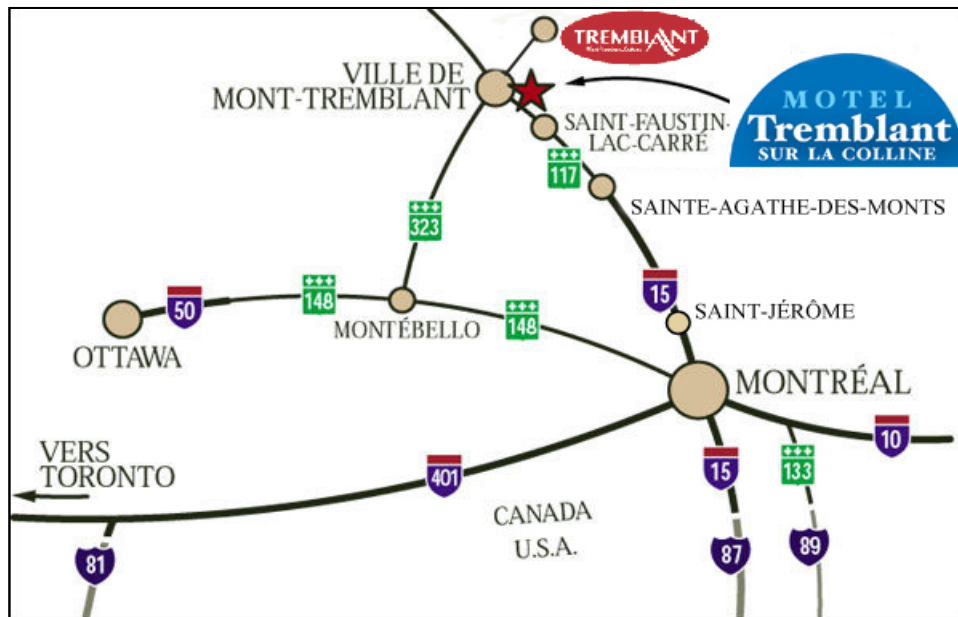

**Driving directions to Motel Tremblant sur la Colline**  
**357, Highway 117 North, St-Faustin-Lac-Carre**  
**Mont-Tremblant Region, Quebec, Canada**  
Tel.: 1 819 688-2102 Website: [www.moteltremblant.com](http://www.moteltremblant.com)

Please write your confirmation  
number of reservation here:

**From Montreal** | 120 km / 75 miles, 80 minutes |

1. Take north on **Highway 15** toward **LAVAL / SAINT-JÉRÔME**
2. Continue 45 km on **Highway 15 NORD (north)** toward **SAINT-JÉRÔME**
3. Keep **LEFT** at **SAINT-JÉRÔME** and stay on Highway 15 NORD toward **SAINTE-AGATHE-DES-MONTS (DO NOT exit to Highway 117 NORD at Saint-Jérôme)**  
– go 46 km on 15 NORD
4. After **SAINTE-AGATHE-DES-MONTS**, Highway 15 NORD ends and merges automatically with Highway 117 NORD
5. Continue north on **Highway 117 NORD** for approximately 18 km, PAST exit #107/town of **SAINT-FAUSTIN-LAC-CARRÉ (DO NOT take off at exit #107, keep on 117 NORD)**
6. Continue north on **Highway 117 NORD** for approximately **3 km**.  
Arrive at **Motel Tremblant sur la Colline** on the right.

#### From Tremblant Ski Resort to Our Motel

1. Take Montée Ryan, follow direction of **MONTREAL** toward **Highway 117 SUD** (south)  
– (PAST McDonald's restaurant, Petro-Canada and Ultramar gas stations)
2. Turn **LEFT** onto **Highway 117 SUD** (south) toward direction of **MONTREAL / SAINTE-AGATHE-DES-MONTS** – go 4 km (PAST downtown Mont-Tremblant (Saint-Jovite sector), another McDonald's restaurant and BMR store)
3. **3 km** after the second McDonald's restaurant, follow the **first** tourist blue road sign of <<Motel sur la Colline>>, continue for 1 km, keep **LEFT**
4. Follow the **second** tourist blue road sign of <<Motel sur la Colline>>, turn **LEFT**.  
Arrive at **Motel Tremblant sur la Colline** after crossing the **Highway 117**